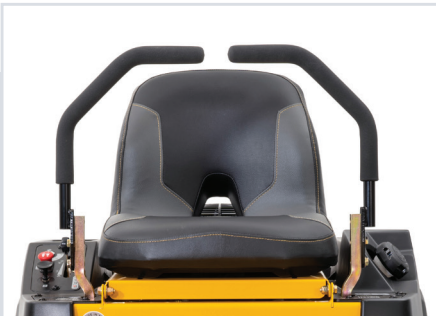

Premium Seat
Bolstered with built-in lumbar support.