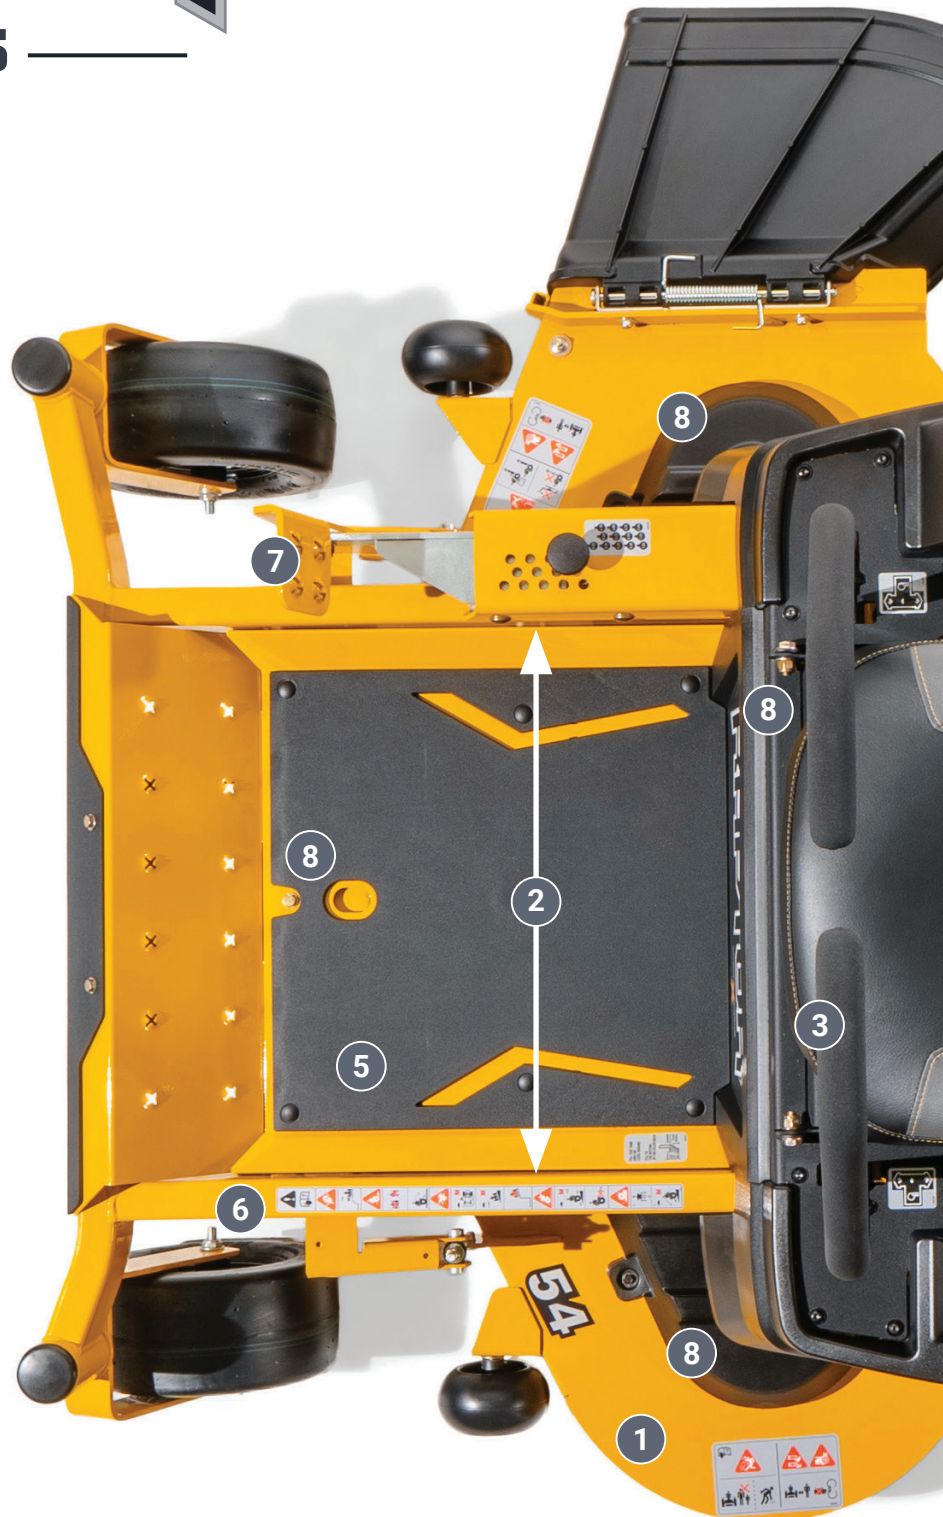

Foot Operated Deck Lift
Easily adjust the deck height between 1.5" - 4.5".

Welded Fabricated Steel Deck
11 ga. welded fabricated steel deck adds durability compared to a stamped deck.

Bolstered Seat
Bolstered with built-in lumbar support.

RAPTOR

SERIES

RAPTOR SERIES SHARED FEATURES

- 1 Welded Steel Deck**
Welded fabricated steel deck helps add durability and can extend the mower's life.
- 2 Wide Stance**
Designed to provide ample room adding to the comfort for the operator.
- 3 SmoothTrak™ Steering**
Precision control designed to help trim and maneuver easily around obstacles.
- 4 Bolstered Seat**
Helps provide a comfortable ride with armrests and airflow to the back.
- 5 Rubber Floor Mat**
Helps provide comfort by minimizing vibration on the operator's feet. Standard on all Raptor models.

X

XL

XD

XDX

6 Fabricated Frame
Continuous one-piece 1½ inch by 3 inch welded tubular frame.

7 Foot-Operated Deck Lift
Easily adjust the deck height between 1.5" - 4.5".

8 Easy to Service
Flip-up seat pan, removable floor pan, vented pulley covers.