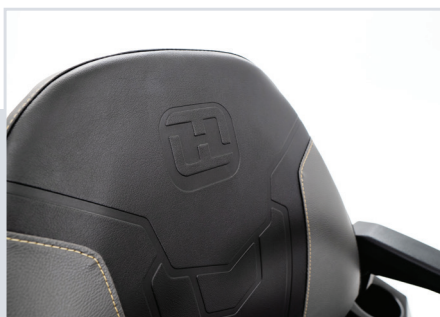

UPGRADES FOUND ON THE RAPTOR XDX

Compared to Raptor XD

**Higher-Back Seat
and Added Padding**