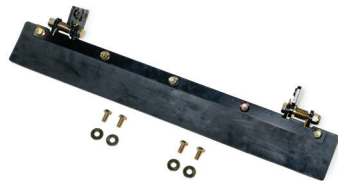

NON-POWERED BAGGER

Bagger has a 5.4-bushel capacity. Available on Raptor X, Raptor XL, Raptor XD, and Flip-Up.

2-BAG POWERED BAGGER

Bagger has a 7.2-bushel capacity. Available on Raptor XDX.

MESH SIDE BAGGER

Bagger has a 3-bushel capacity. Available on Raptor XDX.

STEERING EXTENSION KIT

Allows for height adjustment of steering levers to help make your mowing experience as comfortable as possible.

STRIPE KIT

Helps provide a professional, manicured finish to your lawn.