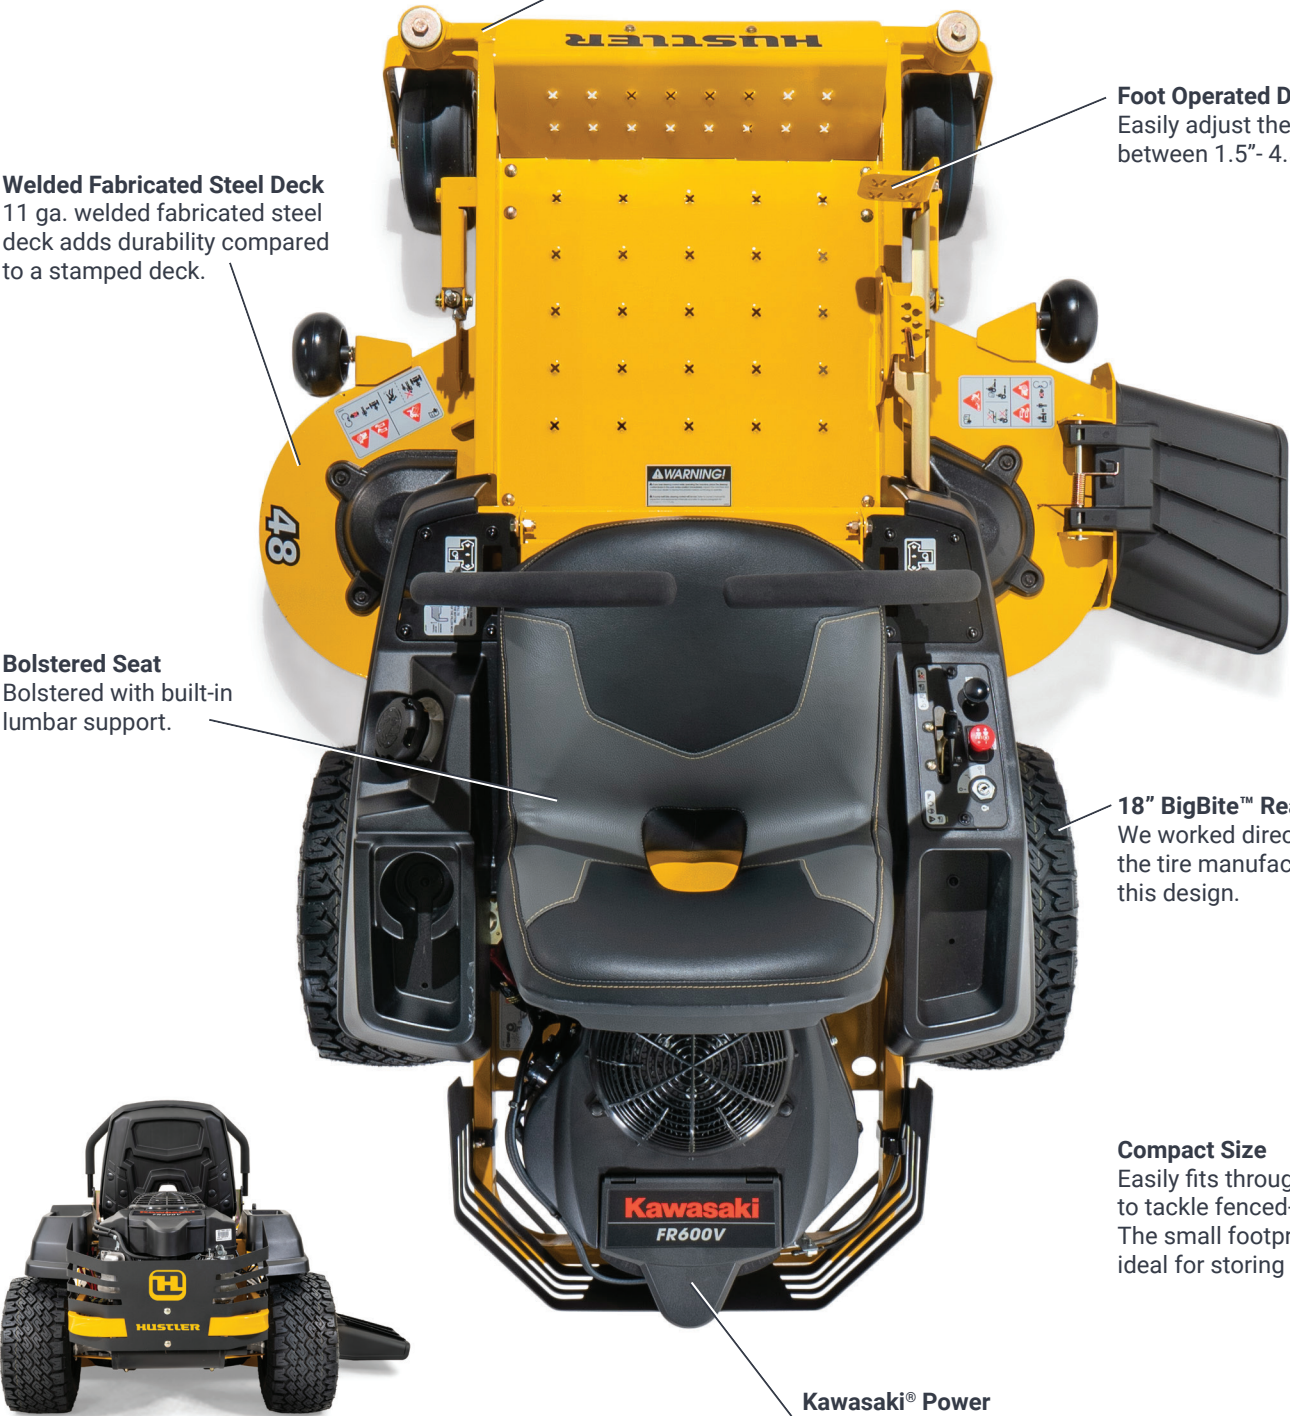

IDEAL FOR UP TO

1
ACRE¹

DASH XD

Fabricated Steel Frame
1"x 2" fabricated steel frame making it tough and durable.

Foot Operated Deck Lift
Easily adjust the deck height between 1.5" - 4.5".

Welded Fabricated Steel Deck
11 ga. welded fabricated steel deck adds durability compared to a stamped deck.

Bolstered Seat
Bolstered with built-in lumbar support.

18" BigBite™ Rear Tires
We worked directly with the tire manufacturer on this design.

Compact Size
Easily fits through most gates to tackle fenced-in back yards. The small footprint makes it ideal for storing in a garage.

Kawasaki® Power
V-Twin Kawasaki engine

Standard Engine Guard

¹Guidance and recommendations based on total property size and will vary depending on yard and terrain conditions. See your local dealer for expert advice.